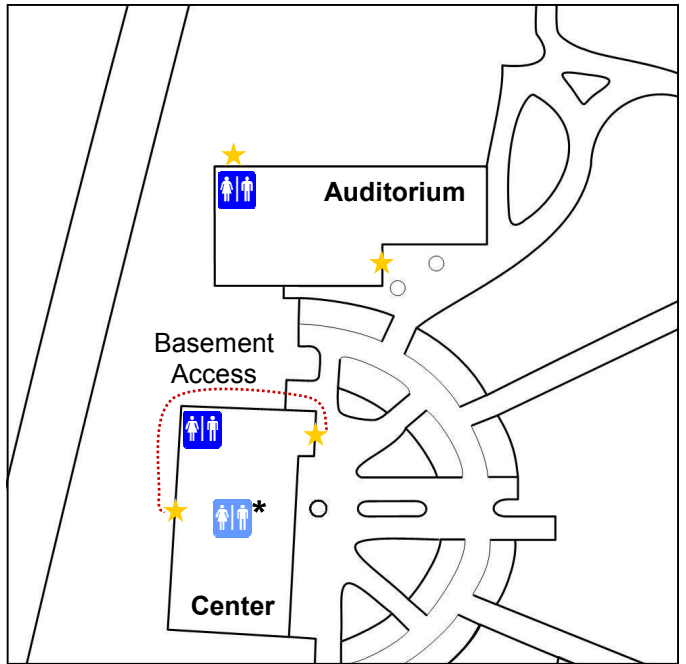

To Petra

- = Parking
- = Restrooms
- = Public Entrance

EskDale High School

EskDale Auditorium

EskDale Center

Amphitheater

\*Restrooms downstairs

To Highway 6-50